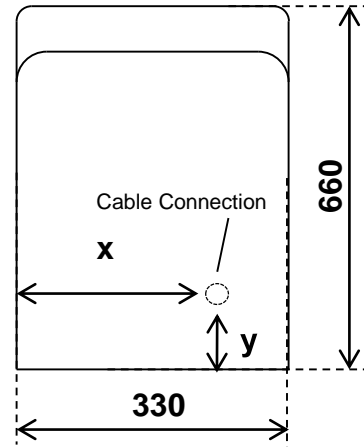

a) Recommended mounting height

b) Frontal View

x : 280

y : 100

Dimensions in mm

c)

Safety Distances: 0.6 m around the shower cubicle and bath, 1.2 m around the shower heads. Power sockets and switches within these safety distances are permissible, provided they are protected by a earth-leakage circuit breaker (30 mA) with over-current release.