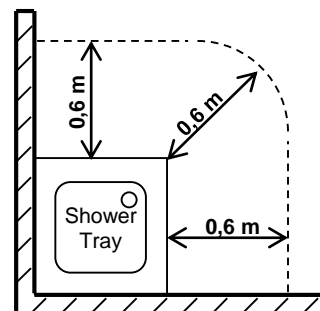

a) Recommended mounting height

b) Frontal View

x : 280

y : 100

Dimensions in mm

c)

Safety Distances: 0.6 m around the shower cubicle and bath, 1.2 m around the shower heads. Power sockets and switches within these safety distances are permissible, provided they are protected by a earth-leakage circuit breaker (30 mA) with over-current release.