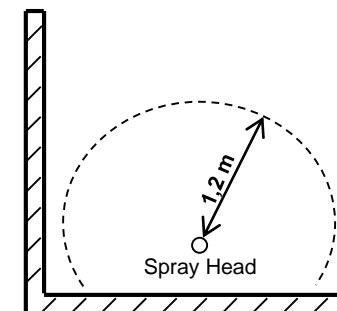

a) Recommended mounting height

b) Frontal View

x : 280

y : 100

Dimensions in mm

c)

Safety Distances: 0.6 m around the shower cubicle and bath, 1.2 m around the shower heads. Power sockets and switches within these safety distances are permissible, provided they are protected by a earth-leakage circuit breaker (30 mA) with over-current release.