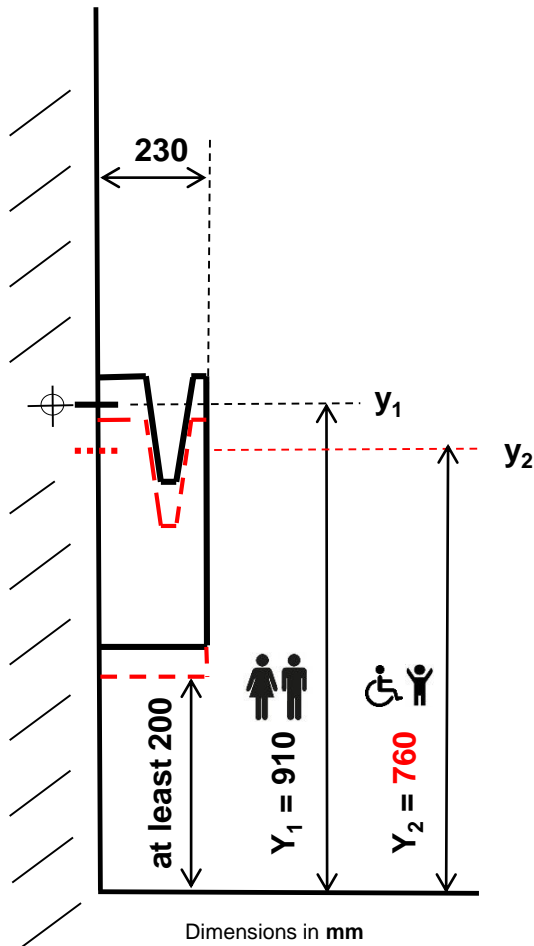

a) Recommended mounting height

b) Frontal View

x : 280

y : 100

Dimensions in mm

c)

Safety Distances: 0.6 m around the shower cubicle and bath, 1.2 m around the shower heads. Power sockets and switches within these safety distances are permissible, provided they are protected by a earth-leakage circuit breaker (30 mA) with over-current release.